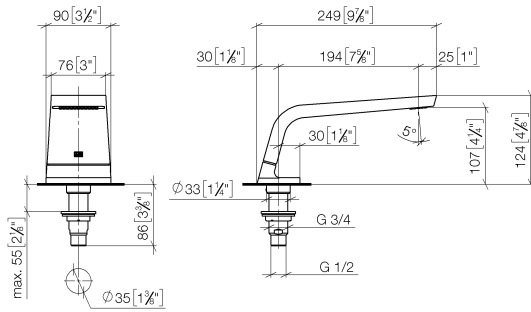

**CL.1 Bath spout without diverter for deck mounting - Dark Chrome**

CL.1

13 612 705

- 200mm projection
- rectangular spray pattern with 55 individual jets
- height of mixer 125 mm
- height up to aerator 108 mm
- hole diameter 35 mm
- 1/2" connection
- max. flow 24.6 l/min at 3 bar flow pressure

mm [inches]

Flow rate chart

13 612 705

Parts for other finishes can be found here: [Chrome](#)

### Spare parts list

No.	Item Number	Name	Quantity used	Delivery time
1	90 11 70 007 00-19	spout	1	20
2	09 31 11 099 90	pin	1	2
3	09 14 10 009 90	seal	1	2
4	09 30 01 117 90	connection	1	2
5	09 23 01 057 90	flow reducer	1	2
6	09 18 40 090 90	sleeve	1	2
7	04 23 10 004 03 90	fixing set	1	2