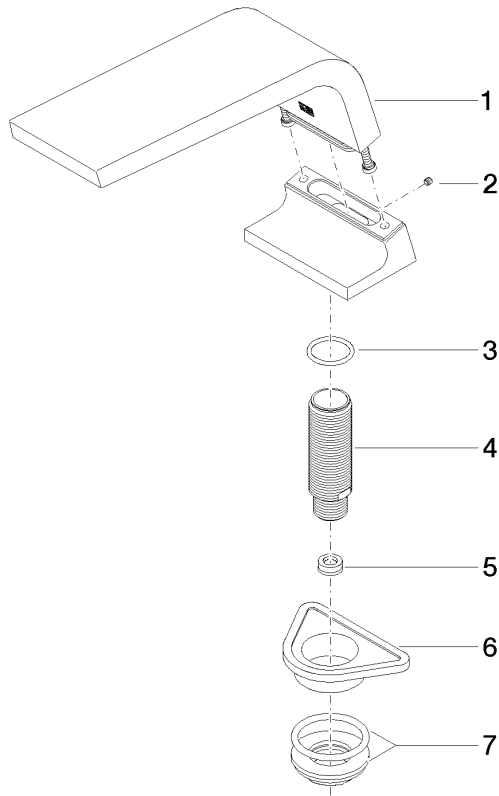

**CL.1 Bath spout without diverter for deck mounting - Dark Chrome**

CL.1

13 612 705

- 200mm projection
- rectangular spray pattern with 55 individual jets
- height of mixer 125 mm
- height up to aerator 108 mm
- hole diameter 35 mm
- 1/2" connection
- max. flow 24.6 l/min at 3 bar flow pressure

mm [inches]

Flow rate chart

13 612 705

Parts for other finishes can be found here: [Chrome](#)

### Spare parts list

No.	Item Number	Name	Quantity used	Delivery time
1	90 11 70 007 00-19	spout	1	20
2	09 31 11 099 90	pin	1	2
3	09 14 10 009 90	seal	1	2
4	09 30 01 117 90	connection	1	2
5	09 23 01 057 90	flow reducer	1	2
6	09 18 40 090 90	sleeve	1	2
7	04 23 10 004 03 90	fixing set	1	2